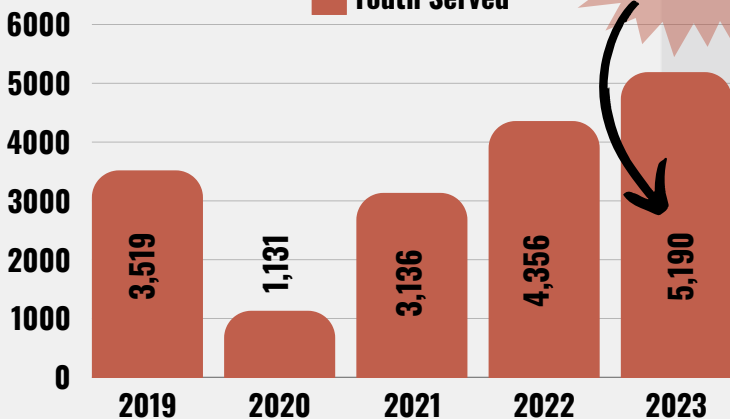

CAMPTOWN

LEADING YOUTH TO A BETTER PATH

2023 ANNUAL REPORT

YOUTH SERVED

5,190

1,568
VOLUNTEER
HOURS

83
PROGRAM PARTNERS

AVG. COST PER YOUTH

\$173

RACE & ETHNICITY

RESIDENCY

Marion.....80%
 Hamilton.....8%
 Hendricks.....5%
 Boone.....3%
 Other.....4%

20% MORE
than ever before!

"It was wonderful to spend time together [with my classmates] before we all leave for high school. This experience will last forever in my head."