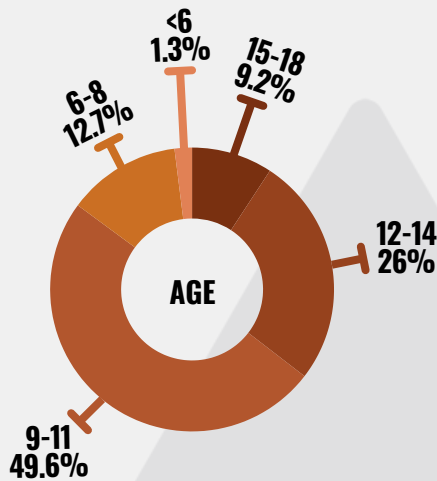

CAMPTOWN

LEADING YOUTH TO A BETTER PATH

2023 ANNUAL REPORT

YOUTH SERVED

5,190

1,568
VOLUNTEER
HOURS

83
PROGRAM PARTNERS

AVG. COST PER YOUTH

\$173

RACE & ETHNICITY

RESIDENCY

Marion.....80%
 Hamilton.....8%
 Hendricks.....5%
 Boone.....3%
 Other.....4%

20% MORE
than ever before!

"It was wonderful to spend time together [with my classmates] before we all leave for high school. This experience will last forever in my head."