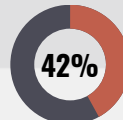

\$173

RACE & ETHNICITY

RESIDENCY

Marion.....80%
 Hamilton.....8%
 Hendricks.....5%
 Boone.....3%
 Other.....4%

20% MORE
than ever before!

"It was wonderful to spend time together [with my classmates] before we all leave for high school. This experience will last forever in my head."

42% single parent households

95% receiving financial assistance

99% eligible for free or reduced lunch

KEY IMPACTS

92%

LEADERSHIP

95%

TEAMWORK