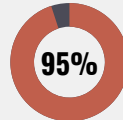

\$173

RACE & ETHNICITY

RESIDENCY

Marion.....80%
 Hamilton.....8%
 Hendricks.....5%
 Boone.....3%
 Other.....4%

20% MORE
than ever before!

"It was wonderful to spend time together [with my classmates] before we all leave for high school. This experience will last forever in my head."

42% single parent households

95% receiving financial assistance

99% eligible for free or reduced lunch

KEY IMPACTS

92%

LEADERSHIP

95%

TEAMWORK