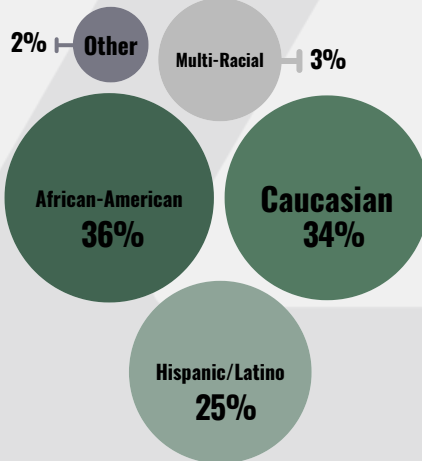

CAMPTOWN

LEADING YOUTH TO A BETTER PATH

2023 ANNUAL REPORT

YOUTH SERVED

5,190

1,568
VOLUNTEER
HOURS

83
PROGRAM PARTNERS

AVG. COST PER YOUTH

\$173

RACE & ETHNICITY

RESIDENCY

Marion.....80%
 Hamilton.....8%
 Hendricks.....5%
 Boone.....3%
 Other.....4%

20% MORE
than ever before!

"It was wonderful to spend time together [with my classmates] before we all leave for high school. This experience will last forever in my head."